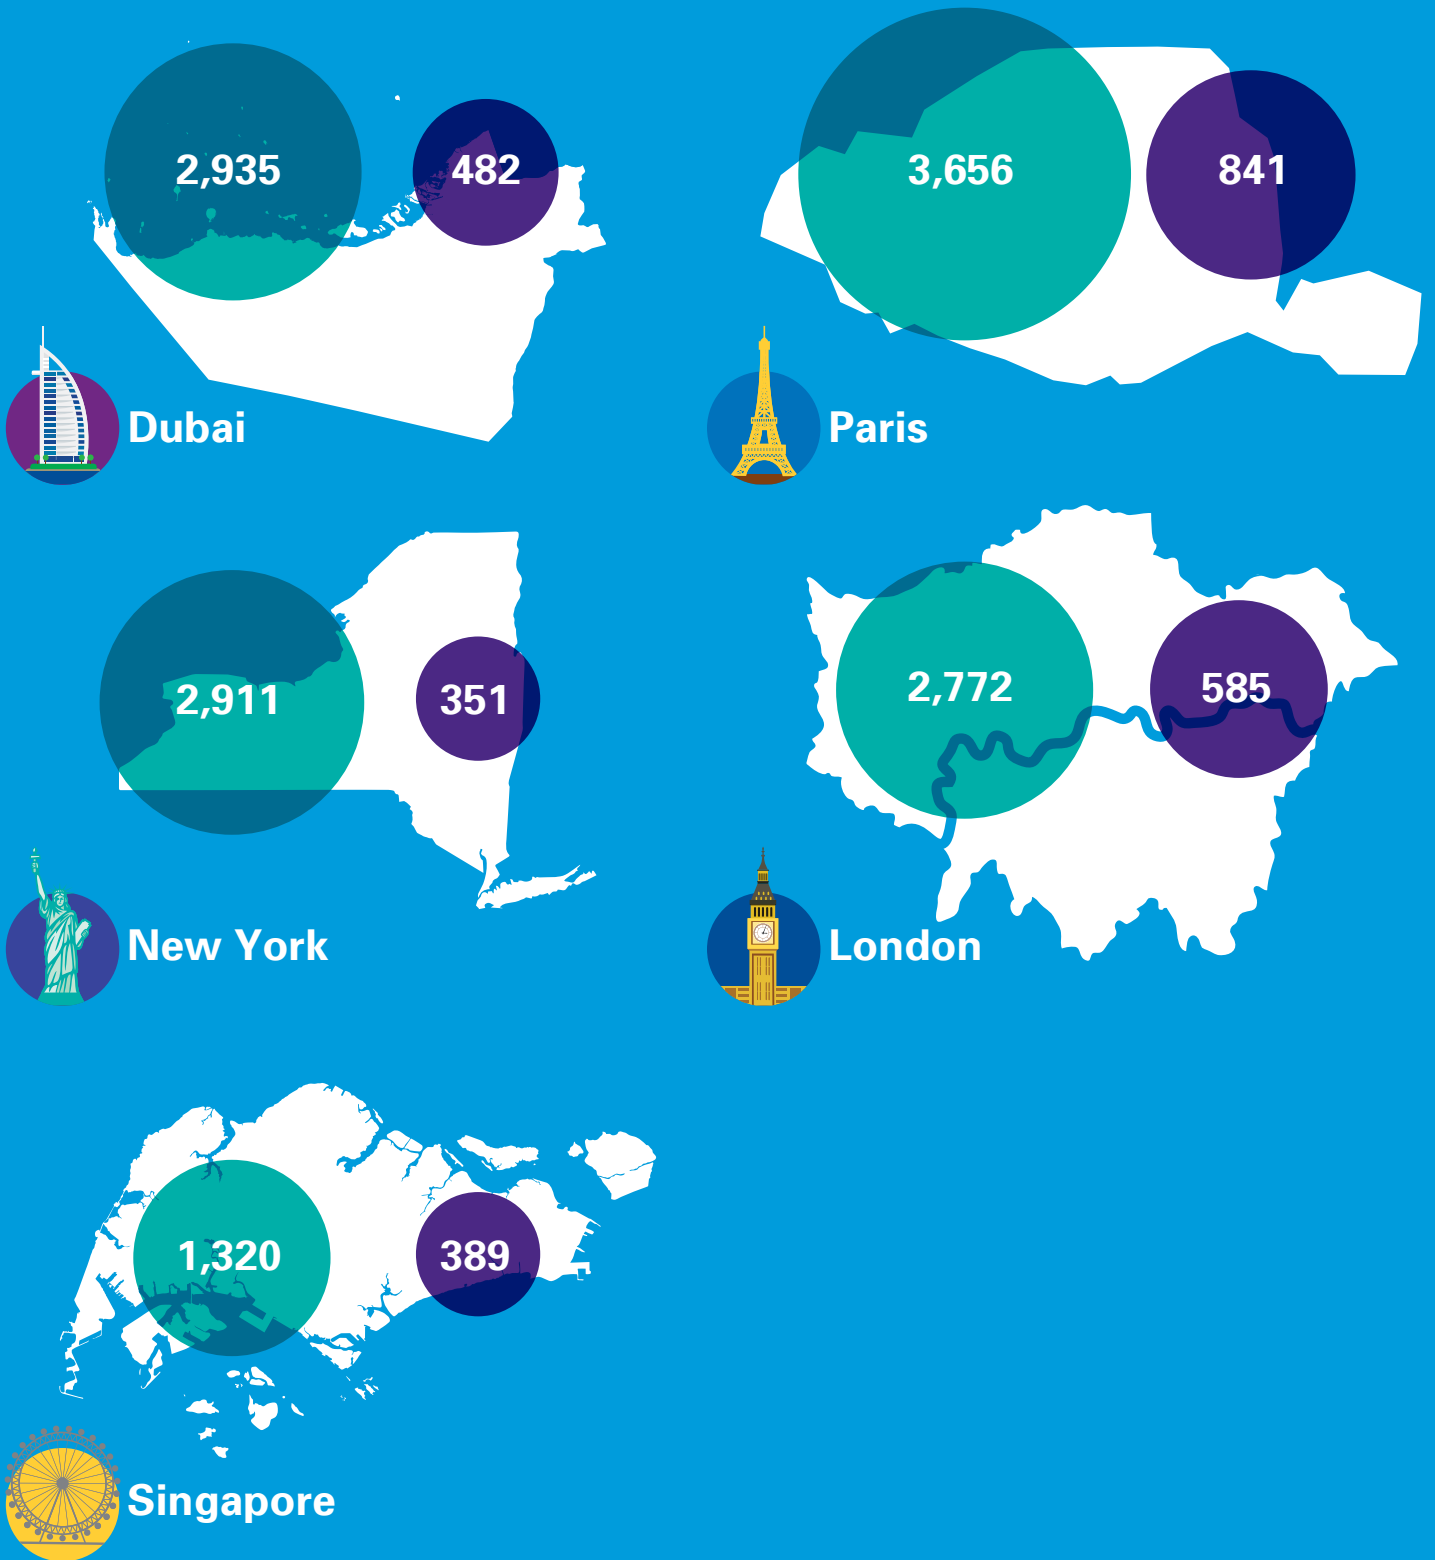

Restaurants footprint – Dubai vs. major global cities⁴

Light blue circle: Restaurant footprint (residents)
Dubai vs. major global destinations

Dark blue circle: Restaurant footprint (residents & overnight visitors)
Dubai vs. major global destinations

4. United Nations, World Cities Culture Forum, Singapore Department of Statistic, City food authority websites